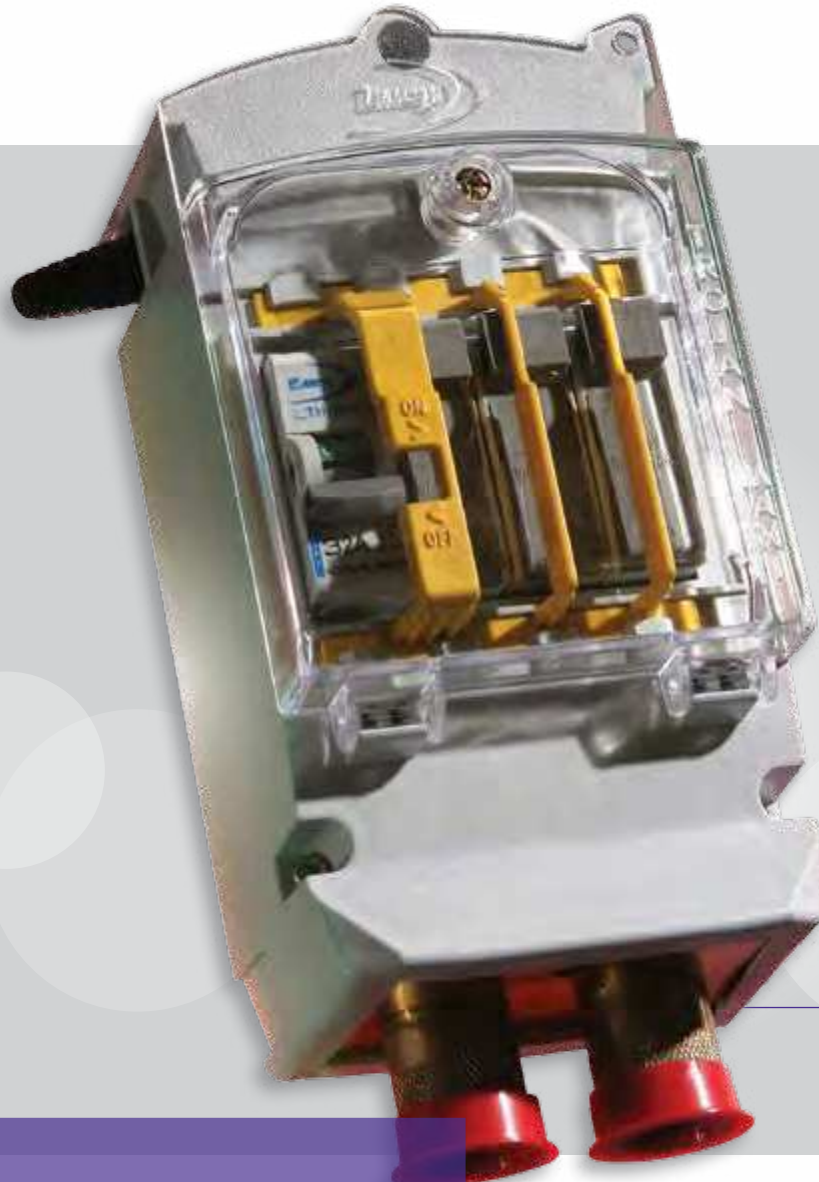

trojan maxi

4 way modular system

THORNE &
DERRICK
INTERNATIONAL

Thorne & Derrick
+44 (0) 191 410 4292
www.powerandcables.com

The Maxi is the largest enclosure in the Trojan portfolio. Just like the Mini and Midi variants, the Maxi carries the same high specification equipment but with the increased versatility that 4 modules gives.

fused products

Below are common Trojan Maxi variants.

Other options are available to special order. Please refer to the full Product Range on page 106 and contact Lucy zodion Sales to discuss your requirements. Gland plates and troughs are also available separately.

Trojan Maxi (TW03) 3 head column 32A isolator, 3 x BS88 fuse carriers, internal earth & neutral block, small 2-way extension trough and brass plate with:					
	Fuseways	Cable Entry		Description	Order Code
	3		2 x 20mm grommets	TW03-EB2N1-EF-G12	THM0022441
	3		2 x 20mm tubes	TW03-EB2N1-EF-G25	THM0021968
Trojan Maxi (TW03) 3 head column 32A isolator, 3 x BS88 fuse carriers, internal earth & neutral block, large 2-way extension trough with 2TT LNE terminal blocks and brass plate with:					
	3		2 x 20mm grommets	TW03-EB2N1-ED-2T3-G12	THM0004519
	3		2 x 25mm grommets	TW03-EB2N1-ED-2T3-G13	THM0039401
	3		2 x 20mm tubes	TW03-EB2N1-ED-2T3-G25	THM0018576
	3		2 x 25mm tubes	TW03-EB2N1-ED-2T3-G26	THM0039441
Trojan Maxi (TW03) 2 head column with 1 spur, 32A isolator, 3 x BS88 fuse carriers, internal earth & neutral block, large 3-way extension trough with 2TT LNE terminal blocks and brass plate with:					
	3		2 x 25mm grommet and 1 x 20mm grommet	TW03-EB2N1-EC-T3-G52	THM0023257
	3		3 x 25mm grommets	TW03-N1-ED-EE-2T5-G53	THM0015126
	3		3 x 25mm tubes	TW03-EB2N1-ED-EE-2T5-G61	THM0011857
	3		3 x 20mm tubes	TW03-EB2N1-ED-EE-2T5-G67	THM0000364
	3		3 x 20mm grommets	TW03-EB2N1-ED-EE-2T5-G68	THM0018647
	3		3 x BW20 brass glands	TW03-EB2N1-ED-EE-2T5-G65	THM0033353