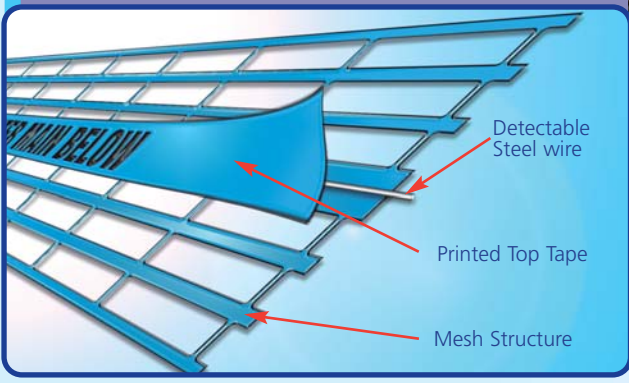

Detectamesh® DETECTABLE MESH

Detectamesh® is a high strength coloured rot resistant homopolymer polypropylene mesh incorporating a traceable stainless steel wire or aluminium foil, and overprinted with a warning message in black. Laid halfway between the pipe or cable and the surface in the back-filled trench, Detectamesh® is used with standard pipe and cable locators for the location of non-metallic underground buried services.

- Mesh manufactured to BS EN 12613:2001
- Bagged for storage and protection
- Various colours available
- Crimps and crimping tool available
- Bespoke texts manufactured to order

SPECIFICATIONS

TEXT/COLOUR	SIZE	PART NUMBERS	TEXT/COLOUR	SIZE	PART NUMBERS
CAUTION-WATER MAIN BELOW	200mm x 100m	016747 - (Wire)	CAUTION-FIRE MAINS BELOW	200mm x 100m	017584 - (Wire)
CAUTION-WATER MAIN BELOW	200mm x 100m	016761 - (Alu/foil)	CAUTION-SEWERAGE PUMPING MAIN BELOW	200mm x 100m	017607 - (Wire)
CAUTION - STORM WATER CULVERT BELOW	200mm x 100m	016846 - (Wire)	CAUTION-GRAVITY SEWER BELOW	200mm x 100m	017621 - (Wire)
CAUTION-BURIED GAS PIPE	200mm x 100m	016167 - (Wire)	CAUTION-PRESSURE SEWER BELOW	200mm x 100m	017645 - (Wire)
CAUTION-ELECTRIC CABLE BELOW	200mm x 100m	016181 - (Wire)	CAUTION-NON POTABLE WATER MAIN BELOW	200mm x 100m	017683 - (Wire)
CAUTION-FIBRE OPTIC CABLES	200mm x 100m	017263 - (Wire)	CAUTION-FUEL PIPE BELOW	200mm x 100m	017669 - (Wire)
RAW WATER MAIN BELOW	200mm x 100m	045969 - (Wire)	CAUTION-TELEPHONE CABLE BELOW	200mm x 100m	017126 - (Wire)
Caution: Sewer Below	200mm x 100m	017508 - (Wire)	CAUTION-STREET LIGHTING CABLE BELOW	200mm x 100m	016082 - (Wire)

• Special manufacture available any colour, size or language

DETECTACCESSORIES

To ensure a continuous signal along the mesh it is important to use our wire crimps and crimping tool. This gives the join sufficient strength to cope with most back fills. If it is not installed correctly then the signal may not pass from join to join.